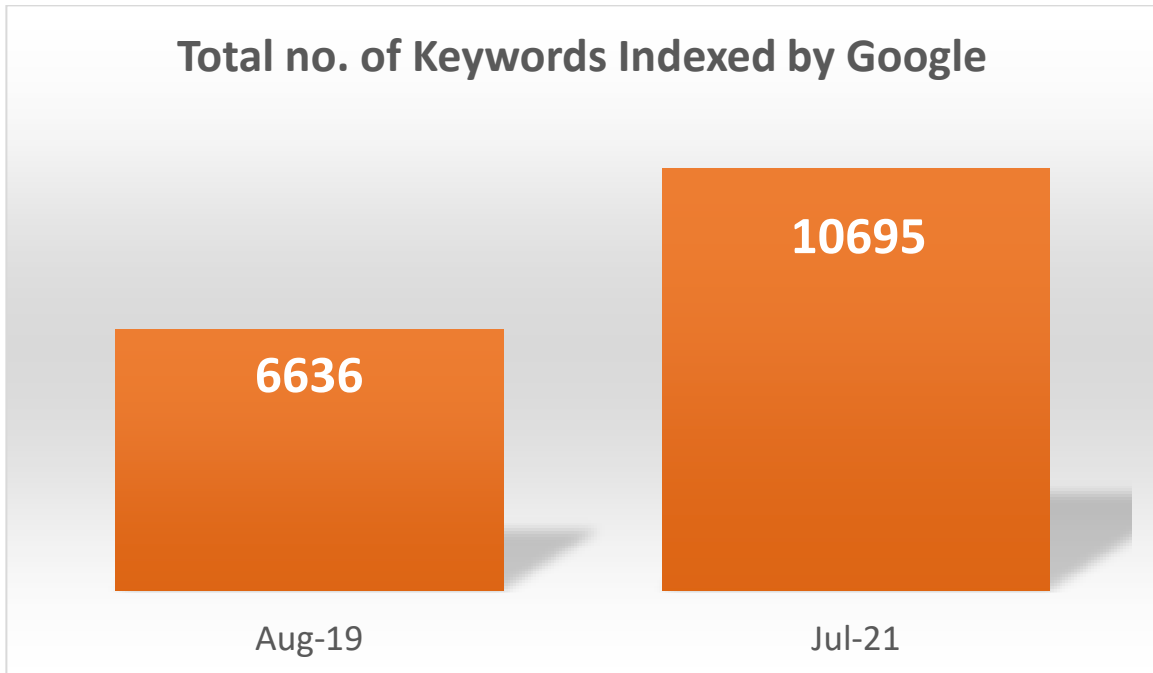

+61% INCREASE

+31% INCREASE

+142% INCREASE

Organic Research: petshopdirect.com.au

Exp

AU 11.1K | US 6.1K | UK 1.5K | Device: Desktop | Date: Aug 18, 2021 | Currency: USD

Overview | **Positions** | Position Changes | Competitors | Pages | Subdomains

Filter by keyword | Positions | Volume | KD | SERP Features | Advanced filters

Keywords: **11.1K** 3.86% | Traffic: **49.1K** 4.55% | Traffic Cost: **\$30.6K** 27.19%

Estimated Traffic Trend

Notes

1M 6M 1Y **2Y** All time