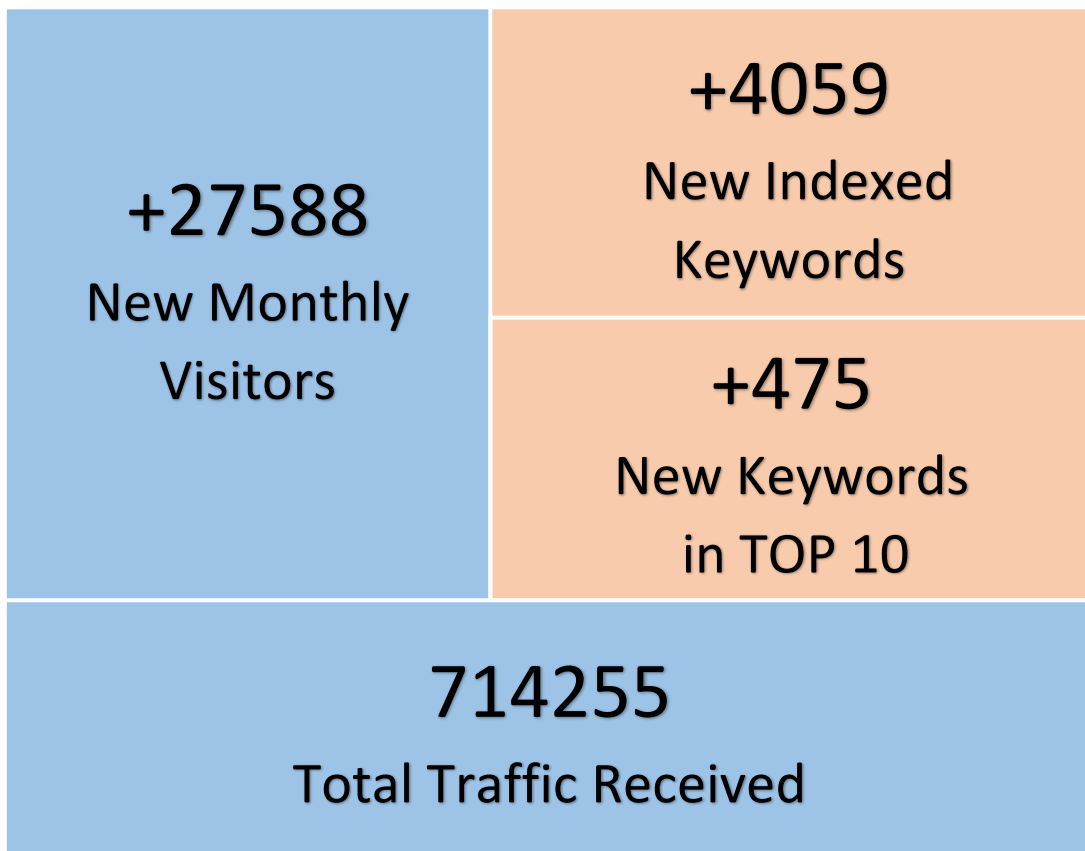

+61% INCREASE

+31% INCREASE

+142% INCREASE

Organic Research: petshopdirect.com.au

Exp

AU 11.1K | US 6.1K | UK 1.5K | Device: Desktop | Date: Aug 18, 2021 | Currency: USD

Overview | **Positions** | Position Changes | Competitors | Pages | Subdomains

Filter by keyword | Positions | Volume | KD | SERP Features | Advanced filters

Keywords: **11.1K** 3.86% | Traffic: **49.1K** 4.55% | Traffic Cost: **\$30.6K** 27.19%

Estimated Traffic Trend

Notes

1M 6M 1Y **2Y** All time