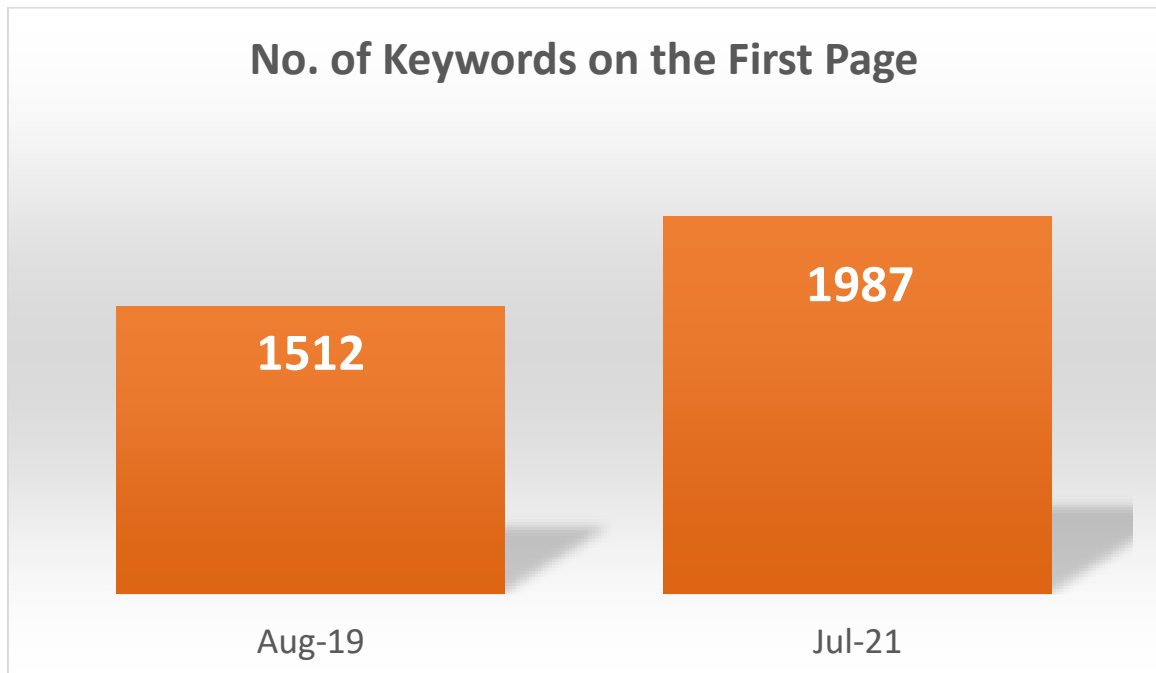

+61% INCREASE

+31% INCREASE

+142% INCREASE

Organic Research: petshopdirect.com.au

Exp

AU 11.1K | US 6.1K | UK 1.5K | Device: Desktop | Date: Aug 18, 2021 | Currency: USD

Overview | **Positions** | Position Changes | Competitors | Pages | Subdomains

Filter by keyword | Positions | Volume | KD | SERP Features | Advanced filters

Keywords: **11.1K** 3.86% | Traffic: **49.1K** 4.55% | Traffic Cost: **\$30.6K** 27.19%

Estimated Traffic Trend

Notes

1M 6M 1Y **2Y** All time