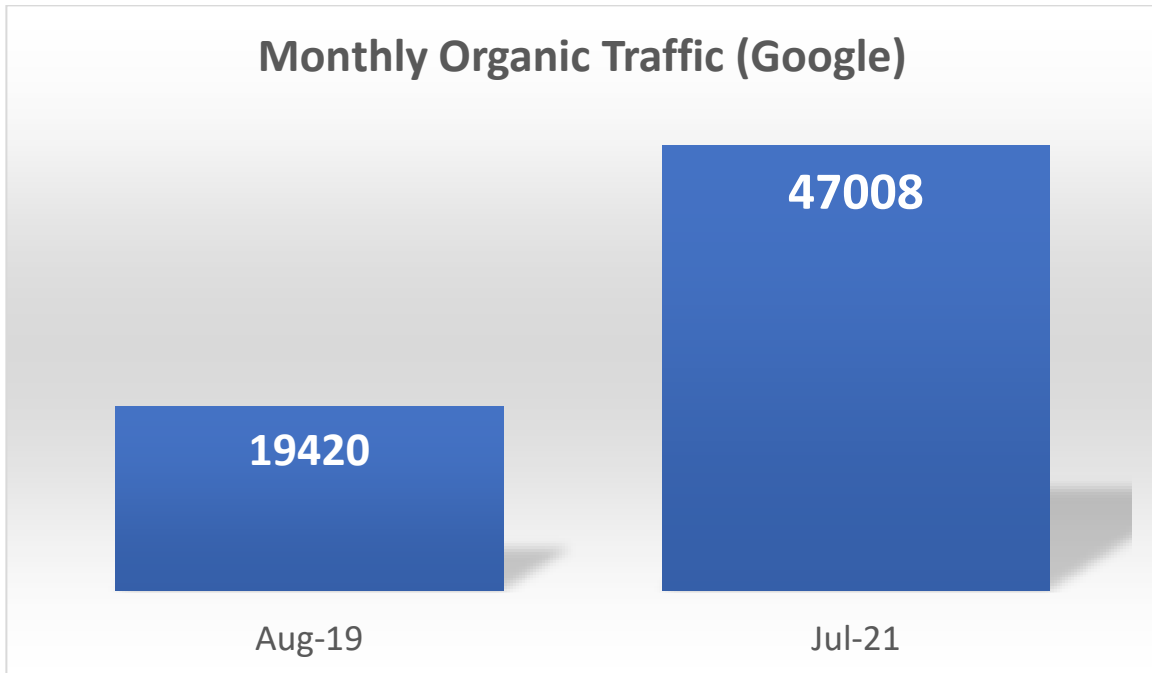

+61% INCREASE

+31% INCREASE

+142% INCREASE

Organic Research: petshopdirect.com.au

Exp

AU 11.1K | US 6.1K | UK 1.5K | Device: Desktop | Date: Aug 18, 2021 | Currency: USD

Overview | **Positions** | Position Changes | Competitors | Pages | Subdomains

Filter by keyword | Positions | Volume | KD | SERP Features | Advanced filters

Keywords: **11.1K** 3.86% | Traffic: **49.1K** 4.55% | Traffic Cost: **\$30.6K** 27.19%

Estimated Traffic Trend

Notes

1M 6M 1Y **2Y** All time